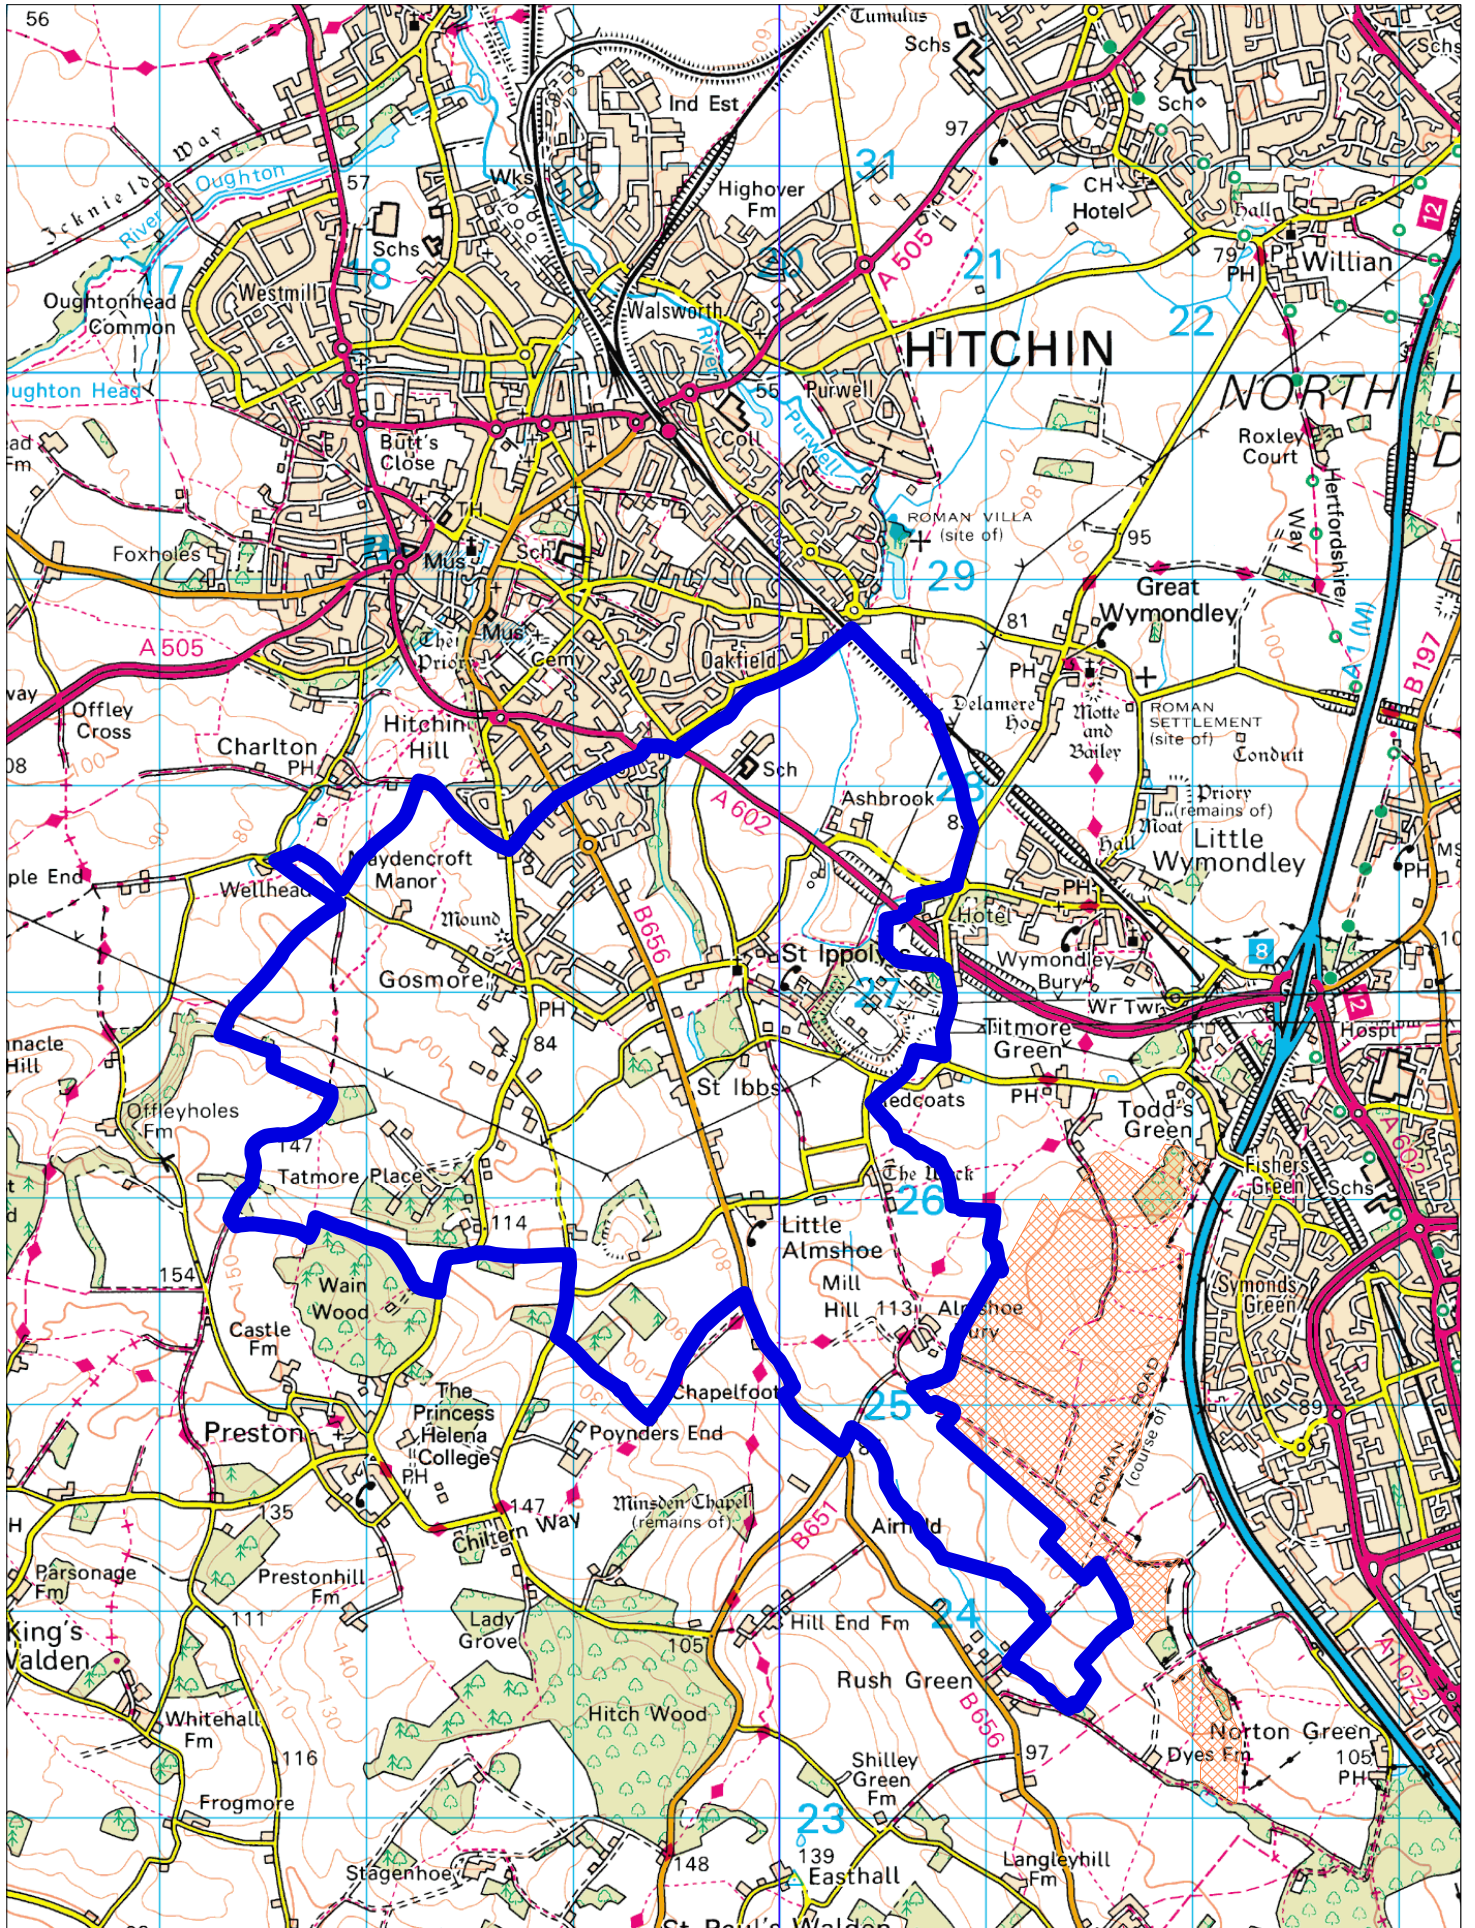

St Ippolyts Parish excluding West Stevenage safeguarded land (hatched)

Scale: 1:40000  
Date: 21:01:15